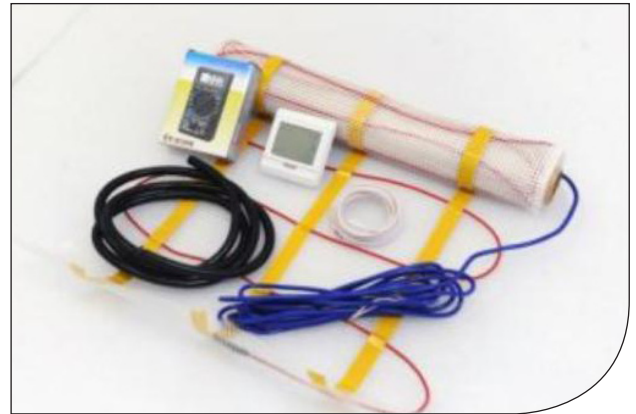

Product Overview: Programmable thermostatic controller, it warms up floors quickly, helping keep them drier, safer and more comfortable to walk on.

- Benefits:**
- Keeps floors dry for the safety of the user
 - Digital programmable thermostatic controller
 - Low installation height
 - Flexible siting of programmer
 - Easy and Quick to install
 - Comfort or main heat
 - Low floor temperatures
 - Quick warm-up
 - Economic to use

- Features:**
- One side connection to programmer
 - 4 mtr power cable
 - Multimeter to check installation at every stage
 - Floor sensor
 - Sensor tube
 - Control check card
 - Manual override
 - Trimmable
 - 15 Sizes available

Product Specification:

Power Supply	230V - 16Amp
Maximum Capacity	3000W
Temperature Range	5°C - 90°C
Protection Rating	IP20
Warranty	2 Years
Examination	CE

Heat Outputs			
Type m2	Wattage	Amps	Ohms
1m ²	150W	.65	353
1.5m ²	225W	.97	237
2m ²	300W	1.30	177
2.5m ²	375W	1.63	141
3m ²	450W	1.96	117
3.5m ²	525W	2.28	101
4m ²	600W	2.61	88
4.5m ²	675W	2.93	78
5m ²	750W	3.26	71
6m ²	900W	3.91	59
7m ²	1050W	4.56	50
8m ²	1200W	5.22	44
9m ²	1350W	5.86	39
10m ²	1500W	6.52	35
11m ²	1650W	7.17	32
12m ²	1800W	7.83	29