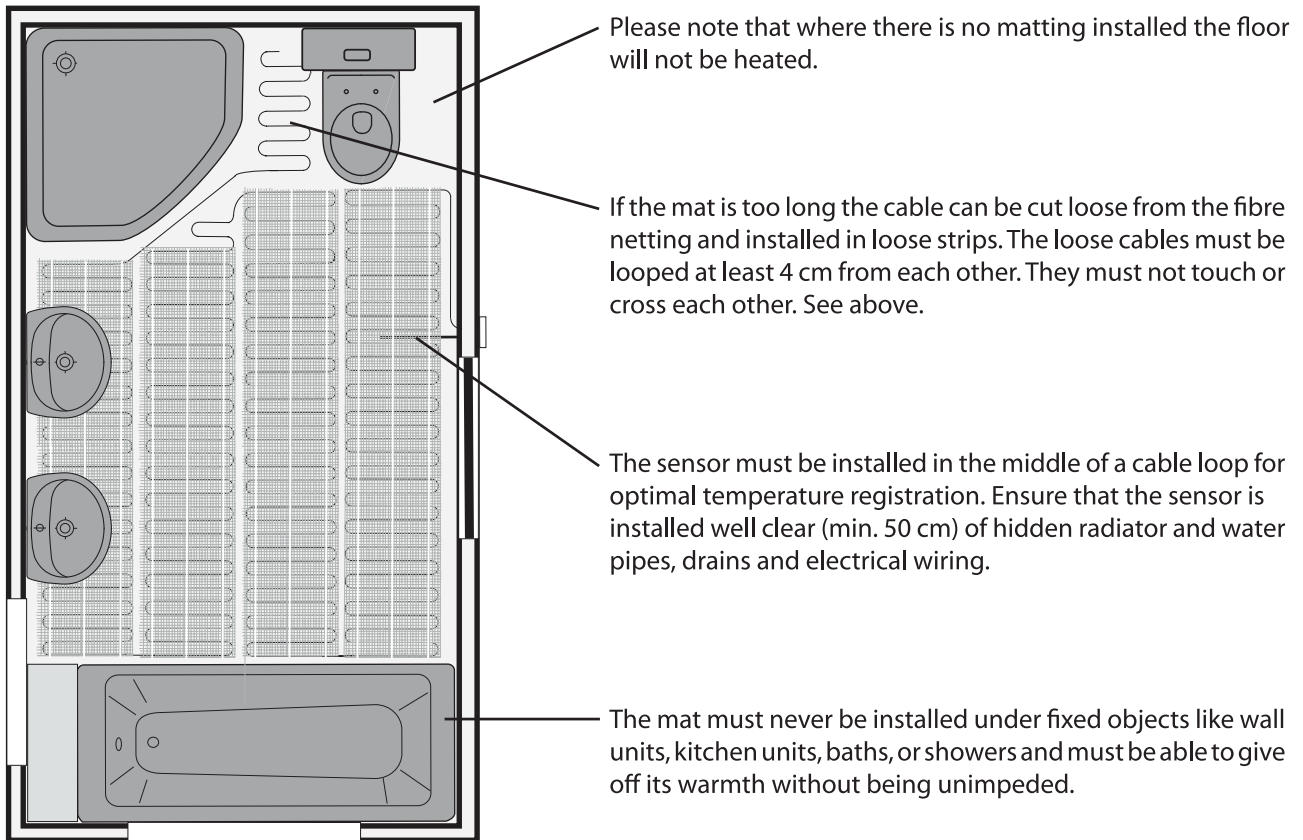

Installation Laying Example:

Product Codes:

Description	Code
Low Surface Temperature 150W 0.5m underfloor heating unit 1sqm	23438
Low Surface Temperature 225W 0.5m underfloor heating unit 1.5sqm	23439
Low Surface Temperature 300W 0.5m underfloor heating unit 2sqm	23440
Low Surface Temperature 375W 0.5m underfloor heating unit 2.5sqm	23441
Low Surface Temperature 450W 0.5m underfloor heating unit 3sqm	22442
Low Surface Temperature 1500W 0.5m underfloor heating unit 3.5sqm	22443
Low Surface Temperature 600W 0.5m underfloor heating unit 4sqm	23444
Low Surface Temperature 675W 0.5m underfloor heating unit 4.5sqm	23445
Low Surface Temperature 750W 0.5m underfloor heating unit 5sqm	23446
Low Surface Temperature 900W 0.5m underfloor heating unit 6sqm	23447
Low Surface Temperature 1050W 0.5m underfloor heating unit 7sqm	23448
Low Surface Temperature 1200W 0.5m underfloor heating unit 8sqm	23449
Low Surface Temperature 1350W 0.5m underfloor heating unit 9sqm	23450
Low Surface Temperature 1500W 0.5m underfloor heating unit 10sqm	23451
Low Surface Temperature 1800W 0.5m underfloor heating unit 12sqm	23452