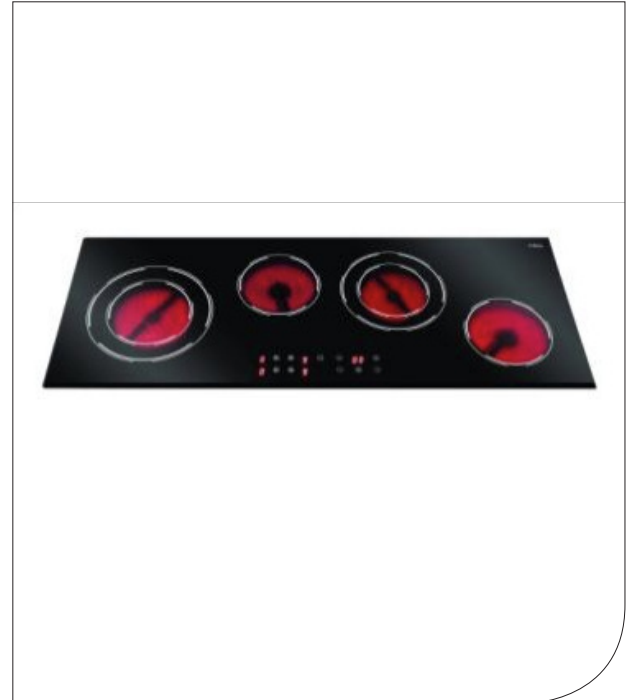

CDA Four Zone Linear Ceramic Hob

KITCHEN APPLIANCES: ISSUE 1 NOVEMBER 2013

Product Overview:

Four Zone Linear Ceramic Hob

- Features:**
- Front touch control
 - 12 power levels
 - Easy clean ceramic surface
 - Residual heat indicators
 - Bevelled glass front edge
 - Lateral stainless steel trims
- Benefits:**
- Linear design provides maximum accessibility and prevents unnecessary stretching over zones
 - Front touch controls provide easy access
- Guarantee:**
- 5 year manufacturer's warranty on parts and 2 years on labour (see manufacturer for details)

Product Codes:

Code	Description
LIBAPP026	Four Zone Linear Ceramic Hob

Product Specification:

- Front left: 1.8kW/180mm
 - Front right: 1.2kW/140mm
 - Centre: 0.8kW/2.2kW - 180x260mm
 - Rear left: 1.2kW/140mm
 - Rear right: 0.75/2.2kW - 120/210mm dual
-
- Rated electrical power: 8.6kW
 - Power supply required: 45 Amps

Dimensions: