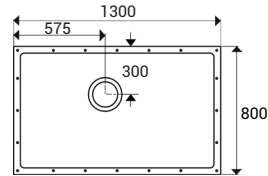

## Warranty & Approvals

Dimensions, Size Options & Product Codes

**ShowerDec® Wetroom Former – 900 x 900mm**

Former Code **SD900x900**

Compatible shower screens

**ShowerDec® Wetroom Former – 1000 x 1000mm**

Former Code **SD1000x1000**

Compatible shower screens

**ShowerDec® Wetroom Former – 1200 x 750mm**

Former Code **SD1200x750**

Compatible shower screens

**ShowerDec® Wetroom Former – 1200 x 900mm**

Former Code **SD1200x900**

Compatible shower screens

**ShowerDec® Wetroom Former – 1200 x 1200mm**

Former Code **SD1200x1200**

Dimensions, Size Options & Product Codes

**ShowerDec® Wetroom Former – 1300 x 800mm**

Former Code **SD1300x800**