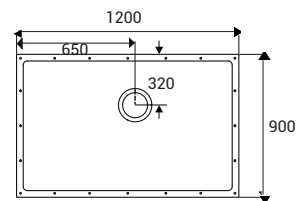

## Warranty & Approvals

Dimensions, Size Options & Product Codes

**ShowerDec® Wetroom Former – 900 x 900mm**

Former Code **SD900x900**

Compatible shower screens

**ShowerDec® Wetroom Former – 1000 x 1000mm**

Former Code **SD1000x1000**

Compatible shower screens

**ShowerDec® Wetroom Former – 1200 x 750mm**

Former Code **SD1200x750**

Compatible shower screens

**ShowerDec® Wetroom Former – 1200 x 900mm**

Former Code **SD1200x900**

Compatible shower screens

**ShowerDec® Wetroom Former – 1200 x 1200mm**

Former Code **SD1200x1200**

Dimensions, Size Options & Product Codes

**ShowerDec® Wetroom Former – 1300 x 800mm**

Former Code **SD1300x800**