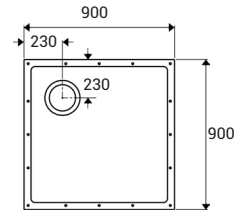

## Warranty & Approvals

Dimensions, Size Options & Product Codes

**ShowerDec® Wetroom Former – 900 x 900mm**

Former Code **SD900x900**

Compatible shower screens

**ShowerDec® Wetroom Former – 1000 x 1000mm**

Former Code **SD1000x1000**

Compatible shower screens

**ShowerDec® Wetroom Former – 1200 x 750mm**

Former Code **SD1200x750**

Compatible shower screens

**ShowerDec® Wetroom Former – 1200 x 900mm**

Former Code **SD1200x900**

Compatible shower screens

**ShowerDec® Wetroom Former – 1200 x 1200mm**

Former Code **SD1200x1200**

Dimensions, Size Options & Product Codes

**ShowerDec® Wetroom Former – 1300 x 800mm**

Former Code **SD1300x800**