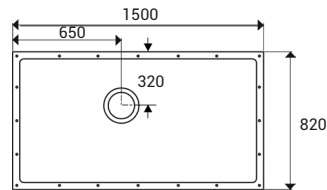

Compatible shower screens

**ShowerDec® Wetroom Former – 1200 x 1200mm**

Former Code **SD1200x1200**

Dimensions, Size Options & Product Codes

**ShowerDec® Wetroom Former – 1300 x 800mm**

Former Code **SD1300x800**

**ShowerDec® Wetroom Former – 1400 x 900mm**

Former Code **SD1400x900**

Compatible shower screens

- |    |     |    |    |    |    |    |    |    |     |
|----|-----|----|----|----|----|----|----|----|-----|
| BW | EW5 | HW | GA | SJ | SM | SN | SU | EW | HFW |
| NW | ZUW |    |    |    |    |    |    |    |     |

**ShowerDec® Wetroom Former – 1500 x 820mm**

Former Code **SD1500x820**

Compatible shower screens

- |    |    |    |     |     |    |    |     |    |    |
|----|----|----|-----|-----|----|----|-----|----|----|
| BW | HW | PW | TTW | ZW  | GA | SE | SJ  | SM | SN |
| SU | SX | SY | EW  | HFW | NW | UW | ZUW |    |    |