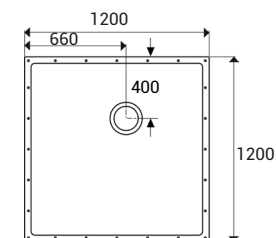

## Warranty & Approvals

Dimensions, Size Options & Product Codes

**ShowerDec® Wetroom Former – 900 x 900mm**

Former Code **SD900x900**

Compatible shower screens

**ShowerDec® Wetroom Former – 1000 x 1000mm**

Former Code **SD1000x1000**

Compatible shower screens

**ShowerDec® Wetroom Former – 1200 x 750mm**

Former Code **SD1200x750**

Compatible shower screens

**ShowerDec® Wetroom Former – 1200 x 900mm**

Former Code **SD1200x900**

Compatible shower screens

**ShowerDec® Wetroom Former – 1200 x 1200mm**

Former Code **SD1200x1200**

Dimensions, Size Options & Product Codes

**ShowerDec® Wetroom Former – 1300 x 800mm**

Former Code **SD1300x800**