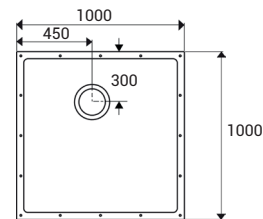

## Warranty & Approvals

Dimensions, Size Options & Product Codes

**ShowerDec® Wetroom Former – 900 x 900mm**

Former Code **SD900x900**

Compatible shower screens

**ShowerDec® Wetroom Former – 1000 x 1000mm**

Former Code **SD1000x1000**

Compatible shower screens

**ShowerDec® Wetroom Former – 1200 x 750mm**

Former Code **SD1200x750**

Compatible shower screens

**ShowerDec® Wetroom Former – 1200 x 900mm**

Former Code **SD1200x900**

Compatible shower screens

**ShowerDec® Wetroom Former – 1200 x 1200mm**

Former Code **SD1200x1200**

Dimensions, Size Options & Product Codes

**ShowerDec® Wetroom Former – 1300 x 800mm**

Former Code **SD1300x800**