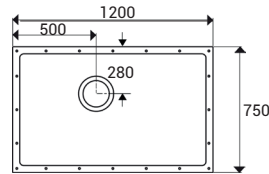

## Warranty & Approvals

Dimensions, Size Options & Product Codes

**ShowerDec® Wetroom Former – 900 x 900mm**

Former Code **SD900x900**

Compatible shower screens

**ShowerDec® Wetroom Former – 1000 x 1000mm**

Former Code **SD1000x1000**

Compatible shower screens

**ShowerDec® Wetroom Former – 1200 x 750mm**

Former Code **SD1200x750**

Compatible shower screens

**ShowerDec® Wetroom Former – 1200 x 900mm**

Former Code **SD1200x900**

Compatible shower screens

**ShowerDec® Wetroom Former – 1200 x 1200mm**

Former Code **SD1200x1200**

Dimensions, Size Options & Product Codes

**ShowerDec® Wetroom Former – 1300 x 800mm**

Former Code **SD1300x800**