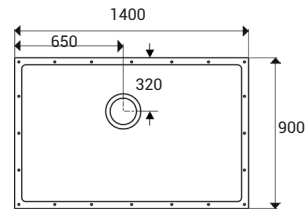

ShowerDec® Wetroom Former – 1400 x 900mm

Former Code **SD1400x900**

Compatible shower screens

BW	EW5	HW	GA	SJ	SM	SN	SU	EW	HFW
NW	ZUW