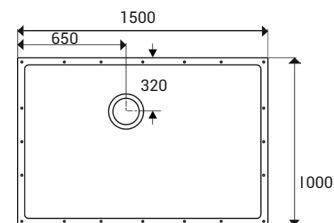

ShowerDec® Wetroom Former – 1500 x 1000mm

Former Code **SD1500x1000**

Compatible shower screens

BW	HW	PW	TTW	XY	ZW	GA	SE	SJ	SM
SN	SY	EW	HFW	NW	UW	ZUW