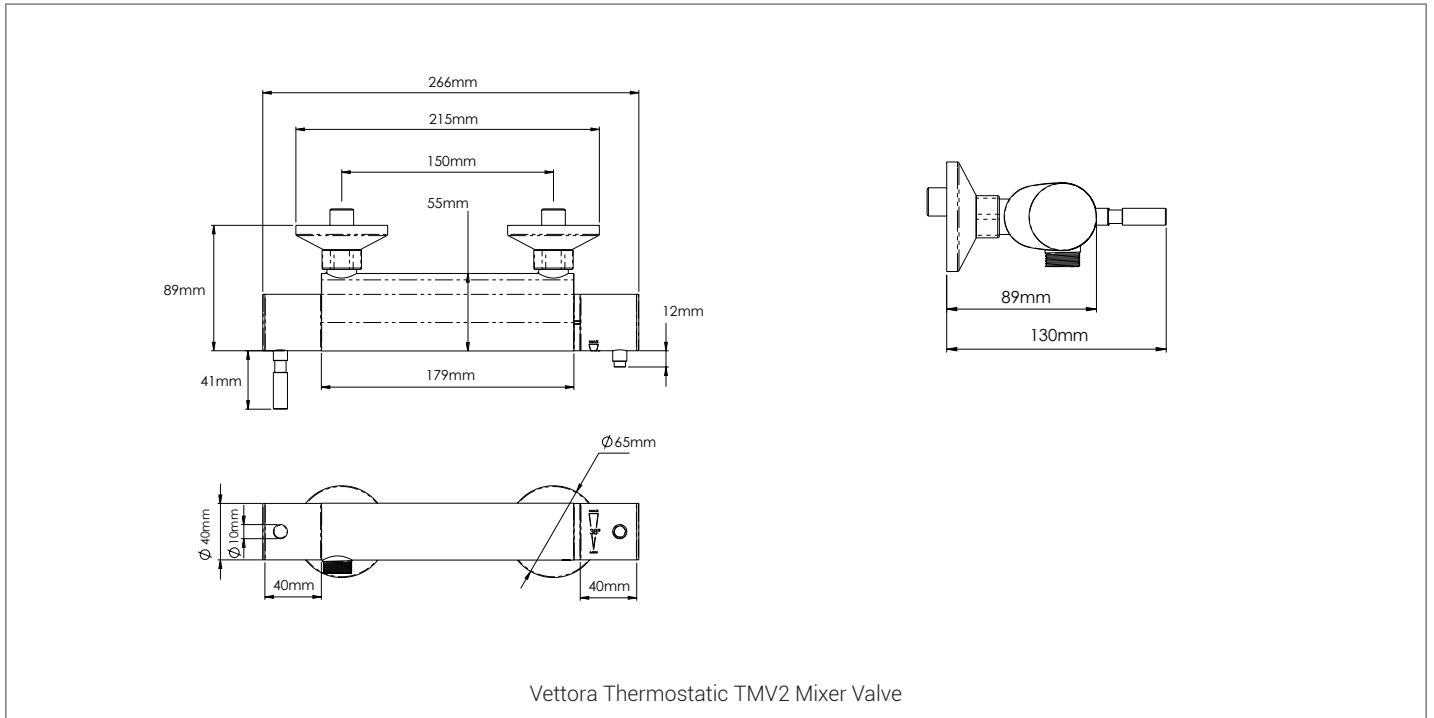

Dimensions (mm)