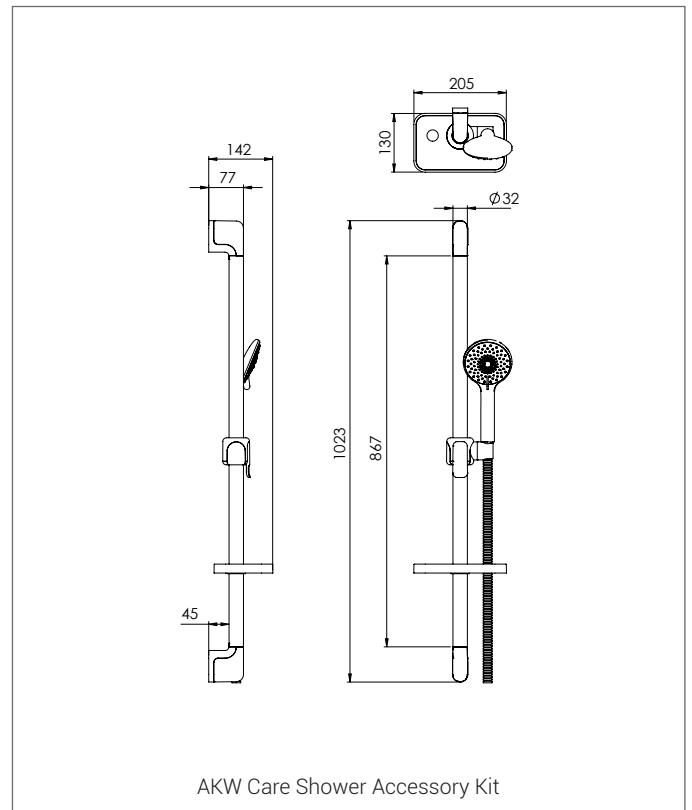

Dimensions (mm)