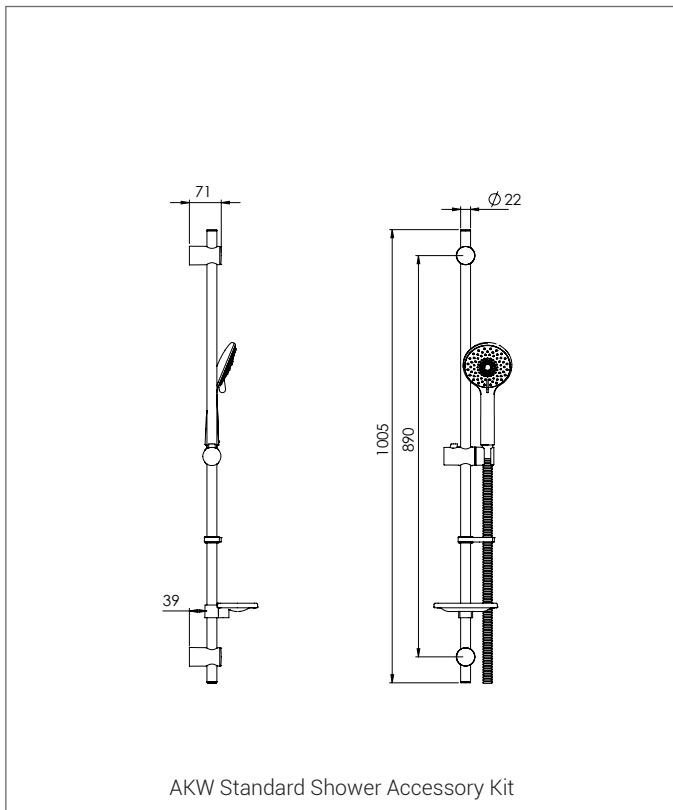

Dimensions (mm)