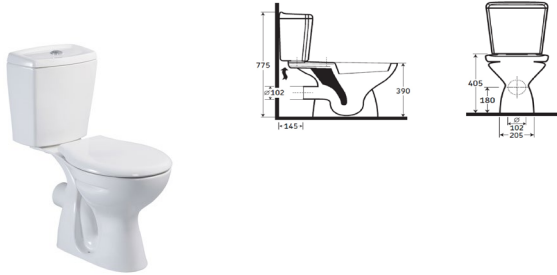

AKW Part Number : 23501

Livenza Sanitaryware - Close Coupled WC (p.trap)

Product Overview

Livenza Sanitaryware - Close Coupled WC (p.trap)

Features

- Exposed outlet
- Rounded edges and corners for safety
- Rounded edges and corners for safety
- Standard close-coupled pan
- Matching wrap over seat available

Benefits

- For easy fitting and maintenance
- Designed to help prevent user injury
- Designed to help prevent user injury
- Can be ordered to complete the installation

Attributes

- Colour: White
- Brand: AKW
- Range: Livenza
- Material: Ceramic
- Warranty / Guarantee : Lifetime

Contents

1 x Close Coupled Pan and Fixings

Testing Standard/Certification

Patents

Specification

Colour: White

Material: Ceramic

Guarantees & Approvals