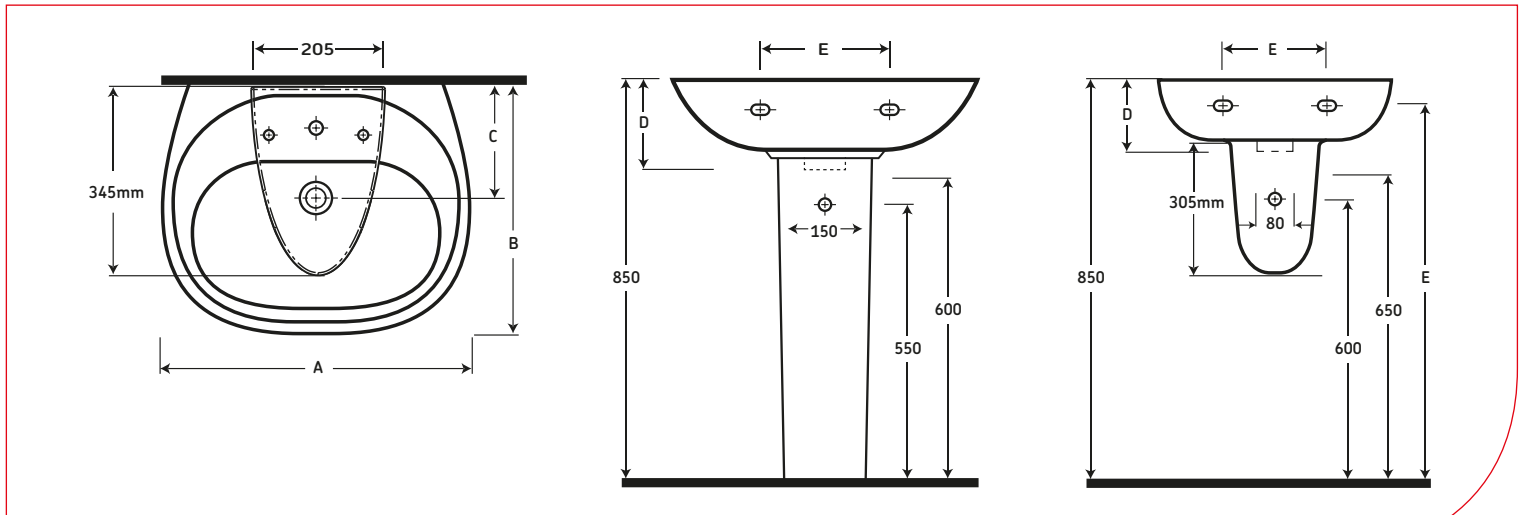

Product Overview: A stylish, practical and safe basin in 3 widths with matching full or semi pedestals.

Livenza Basin Features and Benefits:

- Rounded edges and corners for safety
- Single and double tap holes available on all sizes
- Chrome overflow cover
- Flat tap deck for ease of use and ease of cleaning
- Chain-stay hole on 2 tap hole basins
- Matching full or semi pedestal available

450mm Basin with single tap hole and semi pedestal

Pedestal Features and Benefits:

- Perfect match to all AKW Livenza Basins
- Small semi pedestal for 450 and 500mm basin
- Large semi pedestal for 550mm basin
- Easy to use fixings supplied with semi pedestal

Livenza Basin Dimensions and Product Codes:

Code	Product	Volume	Dimension				
			A	B	C	D	E
			Width	Depth	Dist to Waste	Height	Fixing Holes
23507	450mm basin 1 tap hole	2 Litres	450	365	165	140	220
23512	450mm basin 2 tap hole	2 Litres	450	365	165	140	220
23503	500mm basin 1 tap hole	2.5 Litres	500	395	185	155	280
23513	500mm basin 2 tap hole	2.5 Litres	500	395	185	155	280
23508	550mm basin 1 tap hole	4.5 Litres	550	430	205	170	280
23514	550mm basin 2 tap hole	4.5 Litres	550	430	205	170	280

Pedestal Product Codes:

Code	Description
23504	Small semi pedestal
23511	Large semi pedestal
23510	Full pedestal

Guarantee & Certification:

- Lifetime warranty*